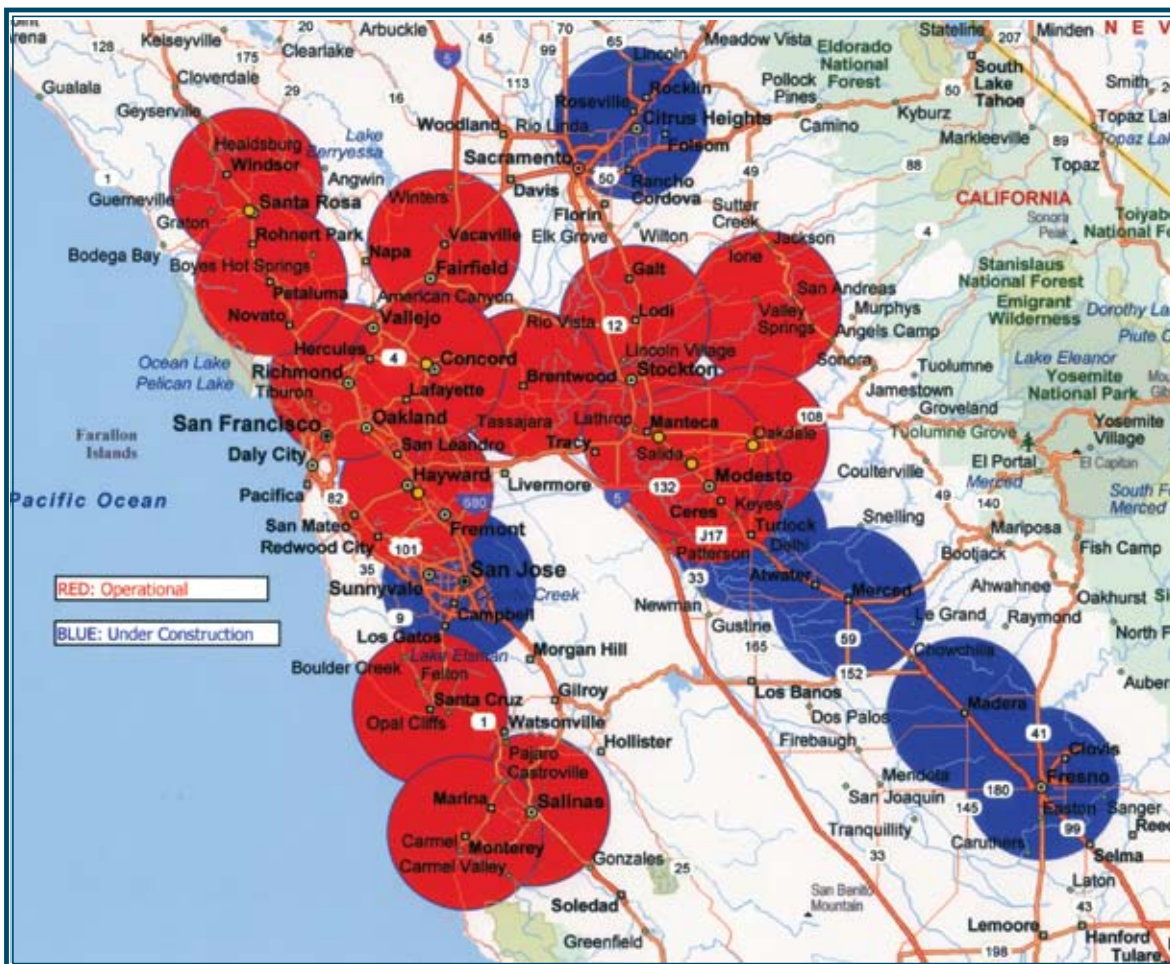

ENGINEERING SUPPLY COMPANY

THE LEADER IN PRECISION POSITIONING SYSTEMS SINCE 1985

“Cal-Net”

Real Time GNSS Reference Network Services

Featuring TopNET+ Reference Network Software

All operational and future reference stations are broadcasting GPS and Glonass signals.

Call Toll Free: 1-800-788-3307

REAL TIME GNSS NETWORK SERVICES

The Leader In Precision Positioning Systems Since 1985

Real Time GNSS Reference Network Services

ESC "Cal-Net" Network Benefits:

- Rover Only Solution (No Base Station Required).
- Increased Field Productivity.
- Centimeter Accuracy without On-Site Base Stations.
- Affordable Monthly/Weekly/Daily Subscriptions.
- Network Partner Program (Where Available).
- RTK Correction data Available 24-Hours/7-Days a Week.
- GPS/Glonass/Galileo Signals For Enhanced Solutions.
- FTP Site Access For Static Solutions.
- ESC In-House Customer Service and Support.