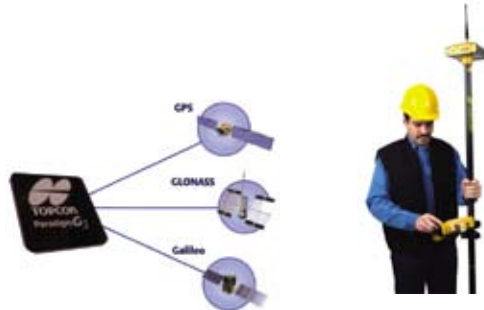

REAL TIME GNSS NETWORK SERVICES

The Leader In Precision Positioning Systems Since 1985

Real Time GNSS Reference Network Services

ESC "Cal-Net" Network Benefits:

- Rover Only Solution (No Base Station Required).
- Increased Field Productivity.
- Centimeter Accuracy without On-Site Base Stations.
- Affordable Monthly/Weekly/Daily Subscriptions.
- Network Partner Program (Where Available).
- RTK Correction data Available 24-Hours/7-Days a Week.
- GPS/Glonass/Galileo Signals For Enhanced Solutions.
- FTP Site Access For Static Solutions.
- ESC In-House Customer Service and Support.

TopNET+ Reference Network Software By Topcon

**Let GPS Networking
Increase Your Productivity!**

Eliminate Base Station Setup!
Eliminate Base Station Security!
Eliminate Base Station Purchase!

"Cal-Net"

Network Simplicity By Design and Support!